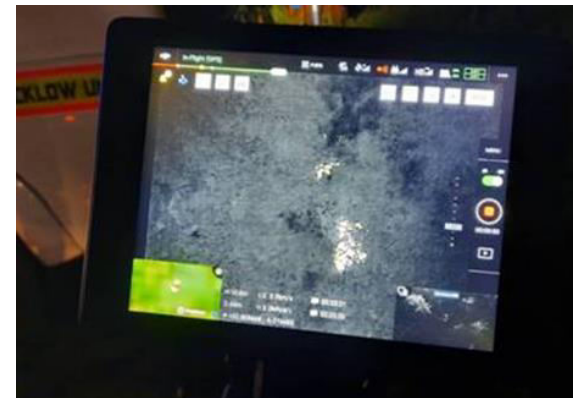

- Assist in missing persons offshore

Cosaint Shibhialta - Civil Defence

Operations completed 2020

August 2020

- At approximately 1840hrs a member of the public requested Civil Defence assistance through Garda to use drone to find a horse that was believed to have fallen into an inaccessible area.
- Vertical access systems were set up by Coast Guard rescue team, drone team using thermal imaging was used to direct vet and rope access team to injured horse.

Cosaint Shibhialta - Civil Defence

Operations completed 2020

September 2020

- 22nd September Drone Unit assisted units from Wicklow Fire Service at a Gorse Fire located at Sugar Loaf Mountain. Drone was used to provide thermal imaging of the fire ground and crews to the on scene Station Officer.